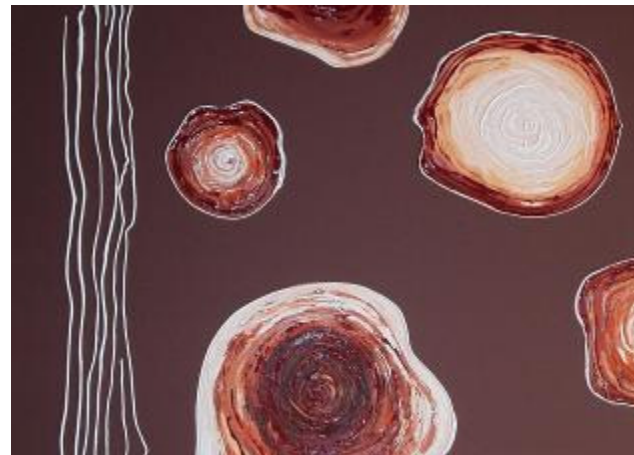

Pictures shown in situ –against a cream and blue wall.

Art in the making

© Jane Galloway 2006

CIRCLES OF LIFE II.

Acrylics, emulsion, oils and plastic sealant. 2006
Canvas is 80cm x 110cm.

This picture can literally be hung any
way you fancy