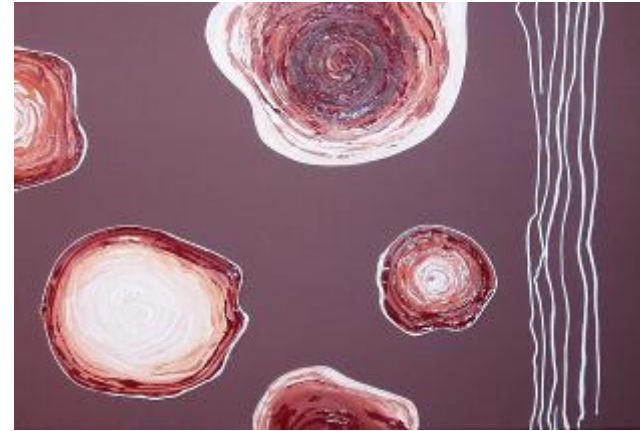

Pictures shown in situ –against a cream and blue wall.

Art in the making

© Jane Galloway 2006

CIRCLES OF LIFE II.

Acrylics, emulsion, oils and plastic sealant. 2006
Canvas is 80cm x 110cm.

This picture can literally be hung any
way you fancy