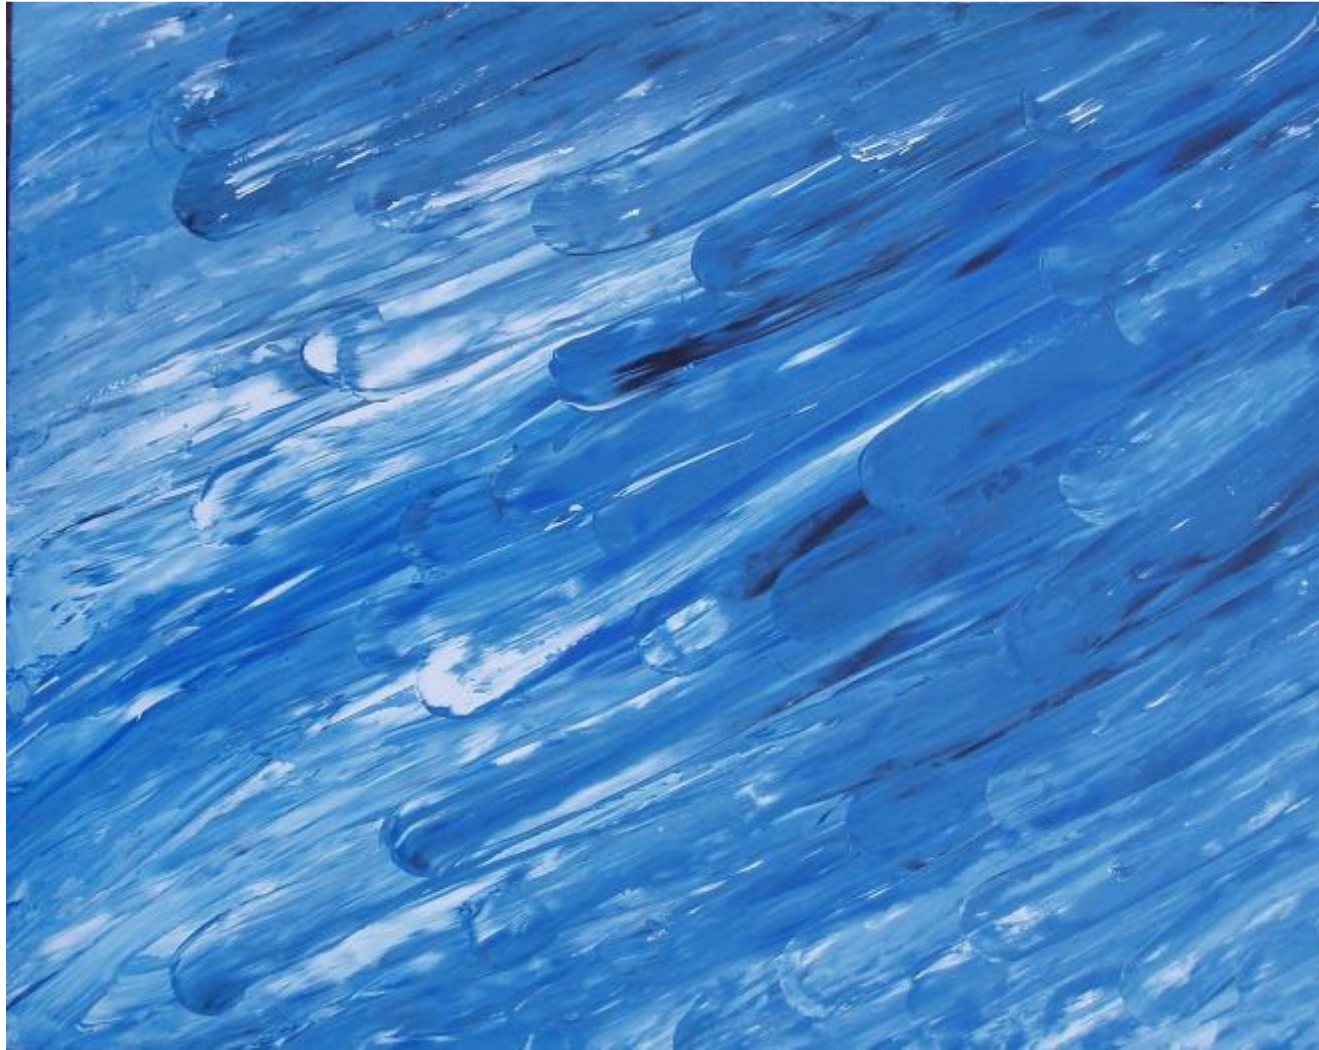

Pictures shown in situ

If you get bored, you can change the arrangement around quite easily.

SQUARES II.

Acrylics, emulsion and oils. 2006.
Boxed canvas sizes are 51cm x 41cm and the two smallest canvas are 31cm x 23cm

Each sectioned can be moved to fit a different way.

Close up sections showing detail and shine on the gloss paint work.

© Jane Galloway 2006

RAIN

Acrylics, emulsion and oils. 2006.
Canvas size is 127cm x 101cm (50 x 40inches)

CORNWALL SLATE

Acrylics, emulsion and oils. 2006.
Canvas size is 127cm x 101cm (50 x 40inches)

CONSTERNATION

Acrylics, emulsion, oils and silver enamel paints. 2006.
Canvas size is 112cm x 137cm