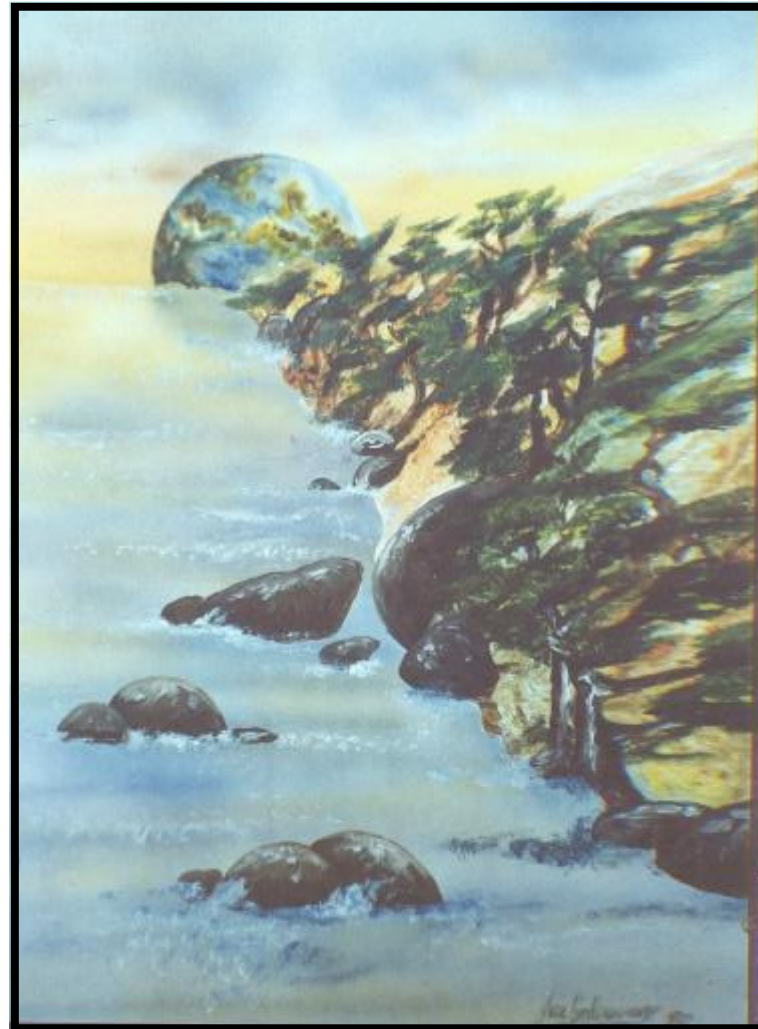

ANOTHER LAND

Acrylics on Frisk CS10 Board. Size is 56 x 81cm. 1990