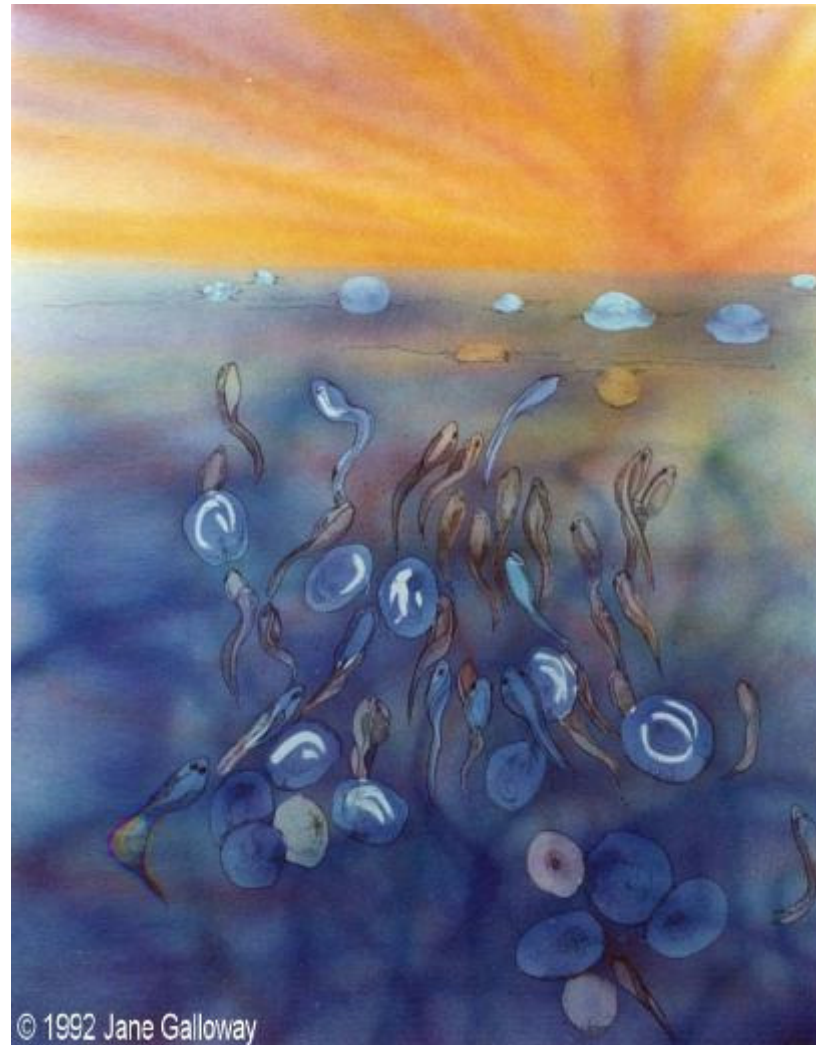

LIFE

Acrylics on card. Size is 52cm x 39cm 1992

© 1992 Jane Galloway

© Jane Galloway 2006