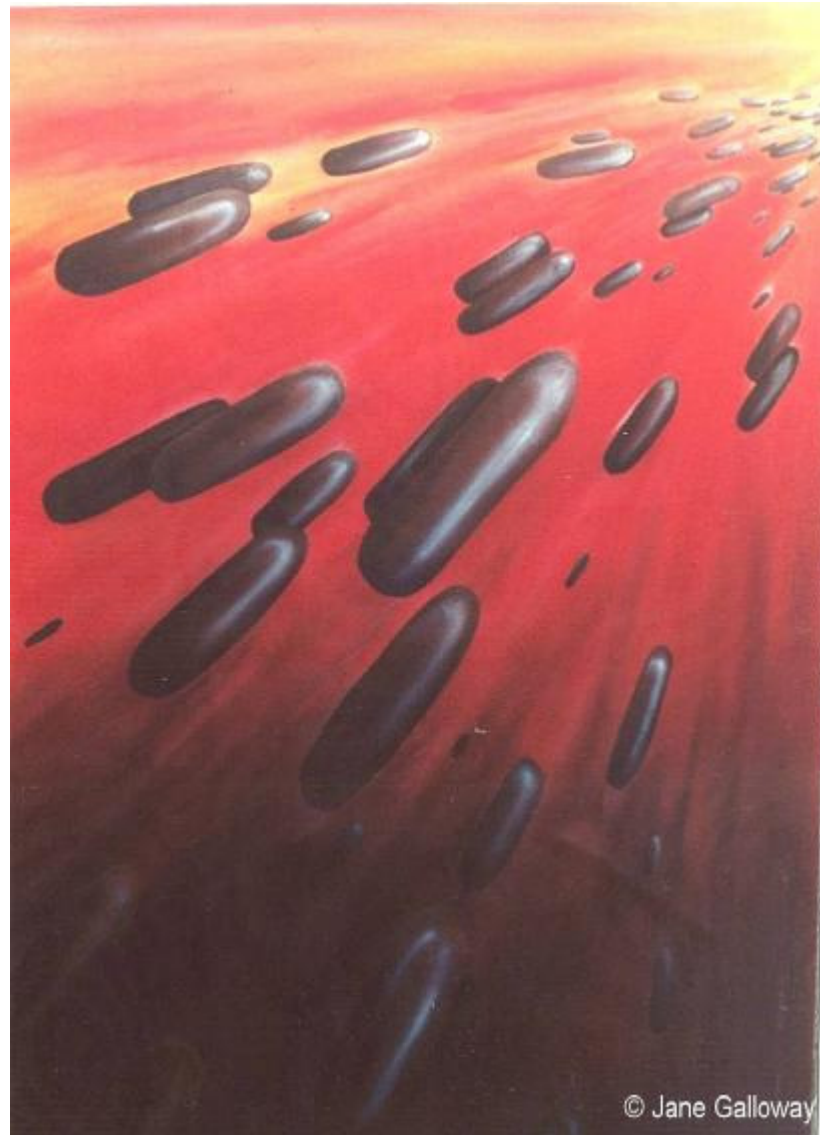

SPEED

Acrylics on canvas. Size is 84 x110cm. 1991