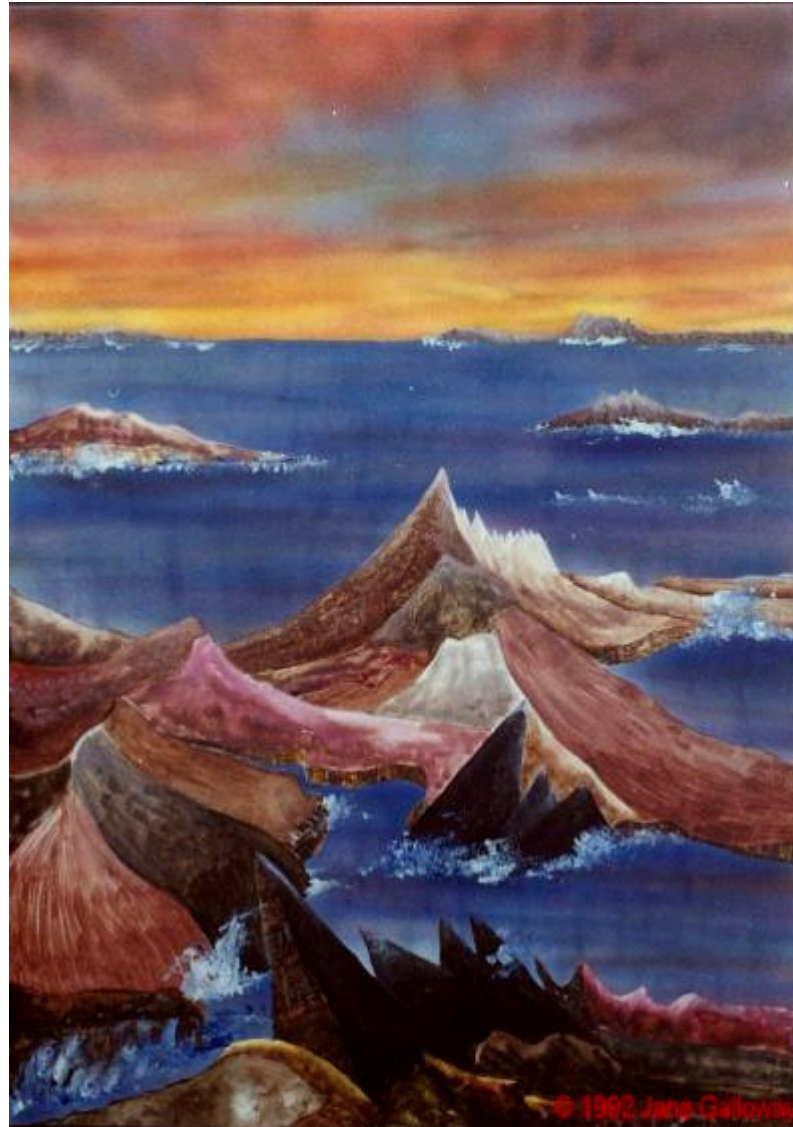

Acrylics on canvas. Size is 76 x110cm. 1990

ANOTHER LAND

Acrylics on Frisk CS10 Board. Size is 56 x 81cm. 1990

THE QUEST

Acrylics on canvas. Size is 56cm x 81cm. 1990.

INTERESESECTION

Acrylics on Frisk CS10 Board. Size is 39cm x 52cm. 1990.

PEAKS

Acrylics on board. Size is 52 X 39 cm. 1990

HOB GOBLINS

Acrylics on canvas Size is 76 x110cm. 1990

THE LAND THAT TIME FORGOT

Acrylics on Frisk CS10 Board. Size is 52 x 39cm. 1989

REEDS

Acrylics on Frisk CS10 Board. Size is 52 x 39cm 1989