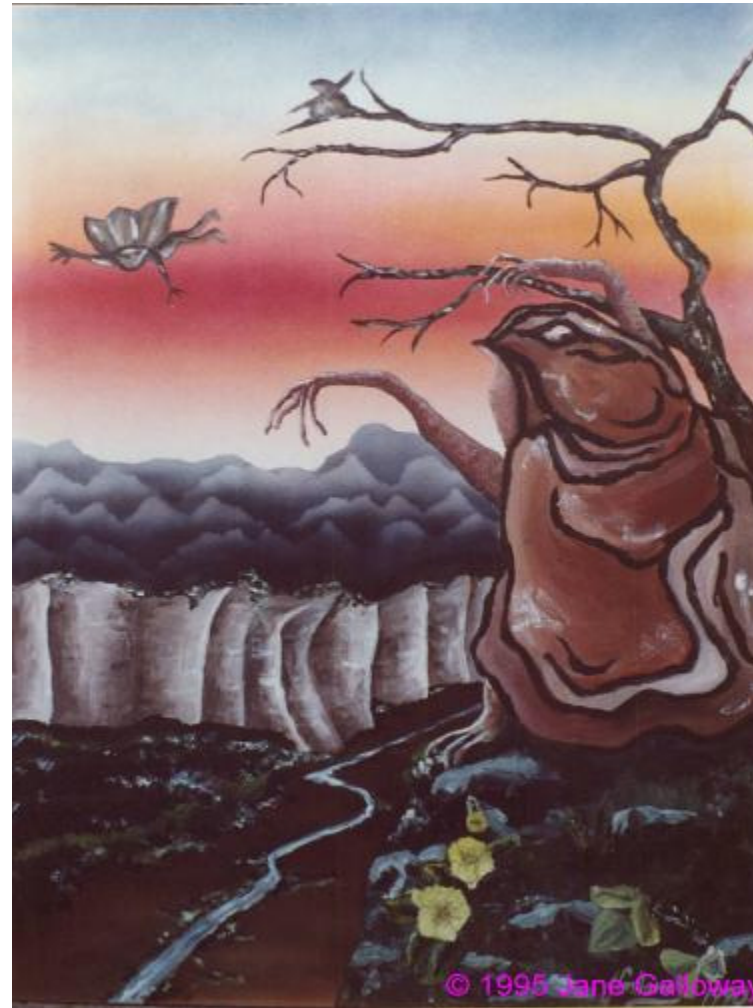

SHELTER

Acrylics on Frisk CS10. Size is 52cm x 39cm. 1995.

SPEED

Acrylics on canvas. Size is 84 x110cm. 1991

FAST CARS

Acrylics on canvas. Size is 92cm x 134cm. 1990.

© Jane Galloway 2006

MALADY I

Acrylics on canvas. Size is 76 x110cm. 1990

ANOTHER LAND

Acrylics on Frisk CS10 Board. Size is 56 x 81cm. 1990

THE QUEST

Acrylics on canvas. Size is 56cm x 81cm. 1990.

INTERESESECTION

Acrylics on Frisk CS10 Board. Size is 39cm x 52cm. 1990.

PEAKS

Acrylics on board. Size is 52 X 39 cm. 1990

HOB GOBLINS

Acrylics on canvas Size is 76 x110cm. 1990

THE LAND THAT TIME FORGOT

Acrylics on Frisk CS10 Board. Size is 52 x 39cm. 1989

REEDS

Acrylics on Frisk CS10 Board. Size is 52 x 39cm 1989